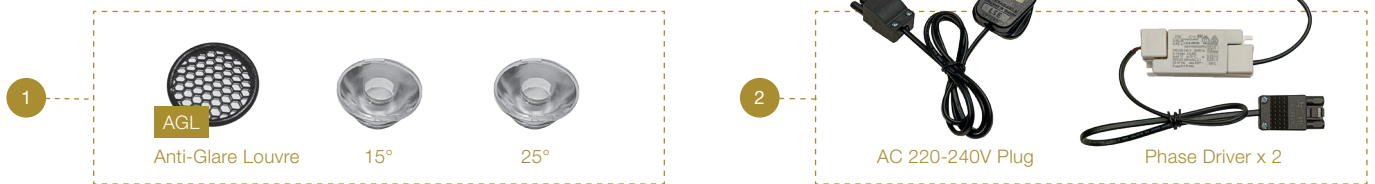

Demo Case

Ordering Code: DEMO.C-AQUILA-ALPHA.V1

Size: 300mm x 300mm x 85mm

Weight: ~1940g

AQUILA ALPHA

DOWNLIGHT SERIES

An expansion to the Aquila downlight series that is designed with a simplified modular concept but with higher power variations and is more versatile. Made to be efficient, durable, and affordable to suit mass deployment applications with demanding conditions, especially in commercial and hospitality sectors.

Fixture Features

Module Colour Temperature Variation

Beam Angle

Driver Dimming Variation

AQUILA ALPHA DEMO CASE INCLUSIVE OF:

AQUILA ALPHA - Reduced Glare Downlight

Fixture											
Type	Trim Options		Shape		Angle		Colour		Reflector Colour		
AQUILA-ALPHA	_____		_____		_____		_____		_____		
	NT	Narrow Trim	RD	Round	FX	Fix	WH	Matt White	CR	Chrome	
	T	Trim	RD	Round	FX	Fix	MB	Matt Black	MB	Matt Black	
	X	Trimless	RD	Round	TL	Tilt	WH	Matt White	WH	Matt White	
 Reflector only			RD	Round	TL	Tilt			CB	Chrome Black	
 Reflector only			RD	Round	TL	Tilt			TG	Titanium Gold	