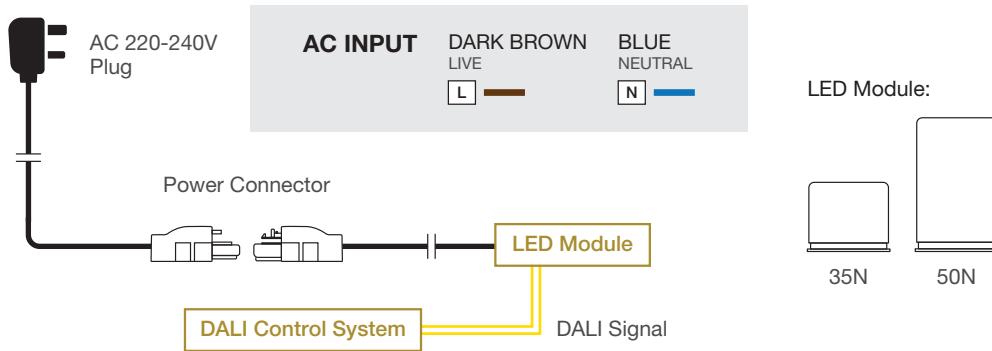

## SNOOT DOWNLIGHT

Fixture												
Type	Head	Trim Options		Shape		Aperture		Angle		Colour		
<b>Modular Essential Selection</b>												
PIAZZO-3 		T	Trim	RD	Round	F S	Flat Snoot	TL	Tilt	WH MB	Matt White Matt Black	
PIAZZO-3 	U	Uno	T	Trim	SQ	Square	F S	Flat Snoot	TL	Tilt	WH MB	Matt White Matt Black

CONNECTION DIAGRAM

ELR Modular Concept

Constant Current - Integrated Driver

CONNECTION DIAGRAM