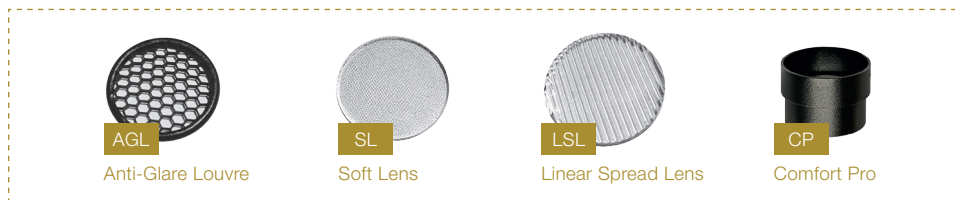

## Driver Dimming Variation

# SIZE-3 DOWNLIGHT DEMO CASE

RECESSED FIX / TILT DOWNLIGHT LUMINAIRE

3-SERIES DEMO CASE INCLUSIVE OF:

REDUCED GLARE DOWNLIGHT

Fixture										
Type	Trim Options		Shape		Angle		Colour		Reflector Colour	
<b>Modular PRO Selection</b>										
VASARI-3PRO 	T X	Trim Trimless	RD	Round	FX TL	Fix Tilt	WH MB	Matt White Matt Black	WH MB CR CB CG	Matt White Matt Black Chrome Chrome Black Chrome Gold
VASARI-3 	T X	Trim Trimless	RD SQ	Round Square	FX TL	Fix Tilt	WH MB	Matt White Matt Black	WH MB CR	Matt White Matt Black Chrome
VASARI-3 	T	Trim	RD SQ	Round Square	WW	Wallwash	WH MB	Matt White Matt Black		
VECO-3 	T X	Trim Trimless	RD	Round	FX TL	Fix Tilt	WH MB	Matt White Matt Black	WH MB CR CB CG	Matt White Matt Black Chrome Chrome Black Chrome Gold
<b>Modular Essential Selection</b>										
ANTARES-3 	T	Trim	RD	Round	FX TL	Fix Tilt	WH MB	Matt White Matt Black		
PAVO-3 	T	Trim	RD	Round	FX TL	Fix Tilt	WH MB	Matt White Matt Black		