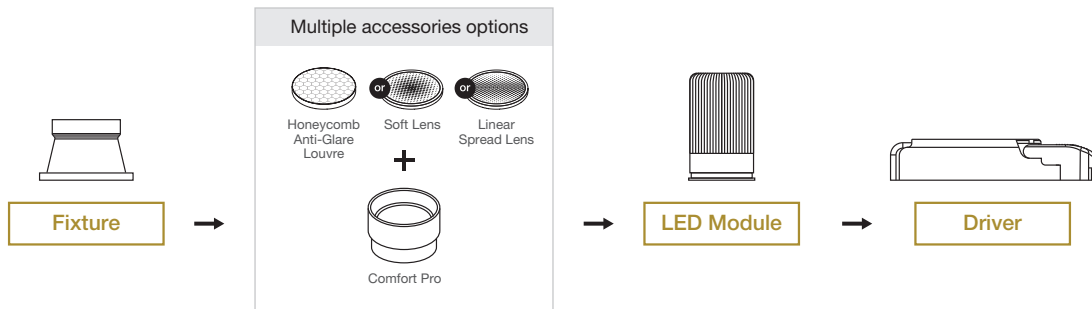

CONNECTION DIAGRAM

ELR Modular Concept