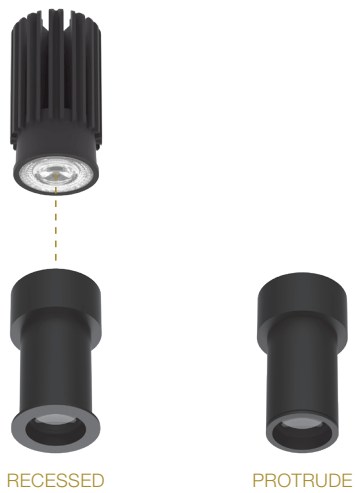

NARROW SPOT ACCESSORY FOR 20 PRO / 20 CLASSIC

8 DEGREE NARROW SPOT CRISP BEAM ACCESSORY

#RECESSED

#PROTRUDE

Beam Angle:
8° Crisp Beam

Compatible with Veco-2 Fixtures

SPECIFICATIONS

Family Type	Accessory
Colour	Black
Module Compatibility	Compatible with ELR 20 Pro / Classic single CCT LED modules (40° only).
Fixture Compatibility	Compatible with Veco-2 fixtures.
Beam Angles	Narrow focal spot (8°)
Weight	55g

20 PRO

Height (m)	Emax (lx)	
	8°	
1	E(0°)	2050
	Cone Ø (m)	0.14
2	E(0°)	513
	Cone Ø (m)	0.27
3	E(0°)	228
	Cone Ø (m)	0.41
4	E(0°)	128
	Cone Ø (m)	0.54
5	E(0°)	82
	Cone Ø (m)	0.68

Correction Factor: 20C - f = 0.81
20P-24CV - f = 0.78
20C-24CV - f = 0.64

ORDERING MATRIX CHART

Accessory			
Type		Mounting	
NSA20	Narrow Spot Accessory for 20 Series LED Modules	P	Protrude
		R	Recessed

example: NSA20.P