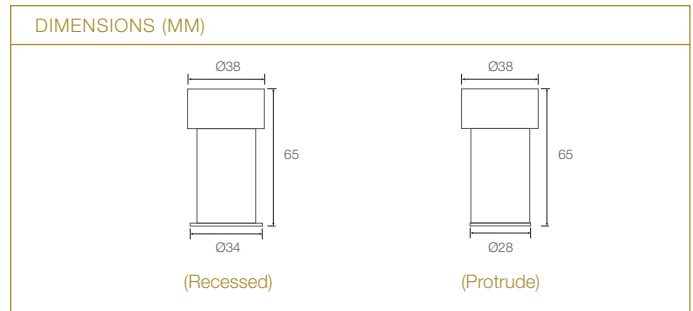

NARROW SPOT ACCESSORY FOR 20 PRO / 20 CLASSIC

8 DEGREE NARROW SPOT CRISP BEAM ACCESSORY

#RECESSED

#PROTRUDE

Beam Angle:
8° Crisp Beam

Compatible with Veco-2 Fixtures

SPECIFICATIONS

Family Type	Accessory
Colour	Black
Module Compatibility	Compatible with ELR 20 Pro / Classic single CCT LED modules (40° only).
Fixture Compatibility	Compatible with Veco-2 fixtures.
Beam Angles	Narrow focal spot (8°)
Weight	55g

20 PRO

Height (m)	Emax (lx)	
	8°	
1	E(0°)	2050
	Cone Ø (m)	0.14
2	E(0°)	513
	Cone Ø (m)	0.27
3	E(0°)	228
	Cone Ø (m)	0.41
4	E(0°)	128
	Cone Ø (m)	0.54
5	E(0°)	82
	Cone Ø (m)	0.68

Correction Factor: 20C - f = 0.81
20P-24CV - f = 0.78
20C-24CV - f = 0.64

ORDERING MATRIX CHART

Accessory			
Type		Mounting	
NSA20	Narrow Spot Accessory for 20 Series LED Modules	P	Protrude
		R	Recessed

example: NSA20.P