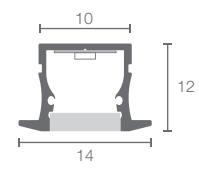

DIMENSIONS (MM)

PHOTOMETRICS

Joinery _Indoor Lighting

Profile Type	14mm width aluminium linear profile
Profile Finishing	Silver Anodised
Cover	Diffused
Light Uniformity	Dot-less
Mounting	Surface, with stainless steel mounting clip
Beam Angle	110°
Compatible LED Module	FM5
CRI	ProART (CRI~95)
SDCM	3 step MacAdam ellipse binning
Lifetime	Up to 50,000 hours L80 lamp life at Ta = 25°C
Voltage	24V DC
Maximum Power	15W/m
Length Options	501mm or 1000mm
Operating Temperature	Ta (min) = -25°C, Ta (max) = +50°C
Wire Connection	Supplied with insulated wires at 150mm length
IP Rating	IP40 or IP54
Profile LOR	39%

LINEAR PROFILE AND ACCESSORIES

(Ordering Matrix for Separate Orders)

LP5F

Profile	Diffuser	Length
LP5F	D Diffused	500 500mm
		1000 1000mm
		2000 2000mm

Example: LP5F-D-1000
LP5F Profile, Diffused lens, 2000mm