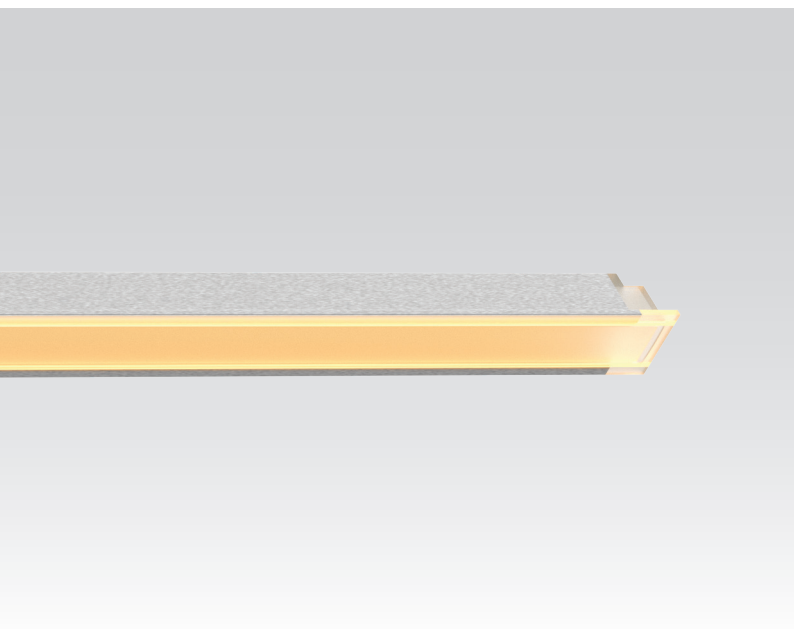

LP10R

RECESSED LINEAR PROFILE LUMINAIRE

AVAILABLE OPTIONS	
COLOUR OPTIONS	SILVER ANODIZED 
CCT OPTIONS	SINGLE CCT   2400K 2700K 3000K 3500K 4000K 5000K ProART
WIRE END & EXIT CONFIGURATIONS OPTIONS	  Single Wire End, End Cap Exit Double Wire End, End Cap Exit
ACCESSORIES	   Mounting Clip UniLink Mounting Clip FlexiLink Mounting Clip

DIMENSIONS (MM)

PHOTOMETRICS

Joinery _Indoor Lighting

Profile Type	14mm width aluminium linear profile
Profile Finishing	Silver Anodised
Cover	Diffused
Light Uniformity	Dot-less
Mounting	Surface, with stainless steel mounting clip
Beam Angle	110°
Compatible LED Module	FM5
CRI	ProART (CRI~95)
SDCM	3 step MacAdam ellipse binning
Lifetime	Up to 50,000 hours L80 lamp life at Ta = 25°C
Voltage	24V DC
Maximum Power	15W/m
Length Options	501mm or 1000mm
Operating Temperature	Ta (min) = -25°C, Ta (max) = +50°C
Wire Connection	Supplied with insulated wires at 150mm length
IP Rating	IP40 or IP54
Profile LOR	39%

*Every linear profiles is supplied with 2 mounting clips

Example: LP10R-SL-D-1000-15-30-SE-MC-IP40

LP10R Profile, Silver Anodised, Diffused lens, 1000mm, with FM8 - 15W/m, 3000K, Single Wire End at End Cap Exit, IP40, Including 2 x End Cap & 2 x Mounting Clip