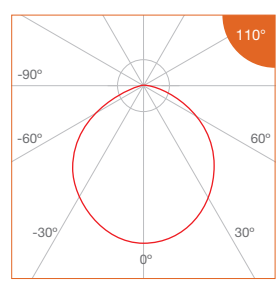

DIMENSIONS (MM)

PHOTOMETRICS

Joinery _Indoor Lighting

Profile Type	14mm width aluminium linear profile
Profile Finishing	Silver Anodised
Cover	Diffused
Light Uniformity	Dot-less
Mounting	Surface, with stainless steel mounting clip
Beam Angle	110°
Compatible LED Module	FM5
CRI	ProART (CRI~95)
SDCM	3 step MacAdam ellipse binning
Lifetime	Up to 50,000 hours L80 lamp life at Ta = 25°C
Voltage	24V DC
Maximum Power	15W/m
Length Options	501mm or 1000mm
Operating Temperature	Ta (min) = -25°C, Ta (max) = +50°C
Wire Connection	Supplied with insulated wires at 150mm length
IP Rating	IP40 or IP54
Profile LOR	39%