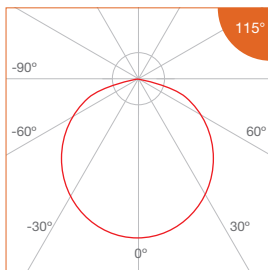

Flexible Linear Luminaire_Facade Lighting

Type	12mm width flexible silicone linear LED luminaire
Finishing	White
Cover	Diffused
Light Uniformity	Dotless
Mounting	Stainless steel mounting clip or aluminium tray
Beam Angle	115°
Power Options	RGBW - 10W/m, 15W/m
CRI	ProART (CRI~95)
SDCM	3 step MacAdam ellipse binning
Lifetime	Up to 50,000 hours L80 lamp life at Ta = 25°C
Voltage	24V DC
Length Options	500mm to 5000mm by increment of: - 125mm for RGBW
Operating Temperature	Ta (min) = -20°C Ta (max) = +55°C (5W/m) / +45°C (10W/m) / +35°C (15W/m)
Wire Connection	Supplied with insulated IP67 wires and connector at 300mm length
IP Rating	IP67, UV Stabilised

Media Specifications

Pixel Density	8 Pixel per meter
Control Method	DMX 512 - Pixel by Pixel
Cut per Stretch	125mm (1 pixel)
Colour Temperature	RGBW(3000K), RGBW(6000K)

DIMENSIONS (MM)

• Mounting Clip

• Profile with LED Module

PHOTOMETRICS

Flexible Linear Luminaire_Facade Lighting

SPECIFICATIONS

- RGBW

CCT	Efficacy (lm/W)	Luminous Flux per meter (lm/m)	RGB Wavelength (nm) / White CCT
		15W/m	
Red	9.6	36	620 - 630
		(@3.75W)	
Green	28.5	107	515 - 525
		(@3.75W)	
Blue	9.1	34	460 - 470
		(@3.75W)	
White	33.9	127	3000K 6000K
		(@3.75W)	
Correction Factor		1.00	