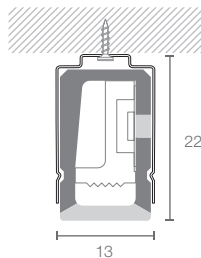

WF1 2SB

WEATHERPROOF FLEXIBLE SIDE BEND 8 PIXEL PER METER
PIXEL CONTROL LINEAR LUMINAIRE

AVAILABLE OPTIONS	
COLOUR OPTIONS	<p>WHITE</p> 
CCT OPTIONS	<p>RGBW</p>  <p>W = 3000K W = 6000K</p>  <p>RGBW</p>
WIRE END & EXIT CONFIGURATIONS OPTIONS	 <p>Single Wire End, Rear Exit</p>  <p>Single Wire End, End Cap Exit</p>  <p>Single Wire End, Side Exit Left</p>  <p>Double Wire End, Rear Exit</p>  <p>Double Wire End, End Cap Exit</p>  <p>Single Wire End, Side Exit Right</p>  <p>Double Wire End, Side Exit Left/Right</p>  <p>Double Wire End, Side Exit Left /Left</p>  <p>Double Wire End, Side Exit Right/Left</p>  <p>Double Wire End, Side Exit Right/Right</p>
BENDING	 <p>Side Bend Radius Limit = 120mm</p>
ACCESSORIES	 <p>Aluminium Tray</p>  <p>Mounting Clip</p>

Flexible Linear Luminaire_Facade Lighting

Type	12mm width flexible silicone linear LED luminaire
Finishing	White
Cover	Diffused
Light Uniformity	Dotless
Mounting	Stainless steel mounting clip or aluminium tray
Beam Angle	115°
Power Options	RGBW - 10W/m, 15W/m
CRI	ProART (CRI~95)
SDCM	3 step MacAdam ellipse binning
Lifetime	Up to 50,000 hours L80 lamp life at Ta = 25°C
Voltage	24V DC
Length Options	500mm to 5000mm by increment of: - 125mm for RGBW
Operating Temperature	Ta (min) = -20°C Ta (max) = +55°C (5W/m) / +45°C (10W/m) / +35°C (15W/m)
Wire Connection	Supplied with insulated IP67 wires and connector at 300mm length
IP Rating	IP67, UV Stabilised

Media Specifications

Pixel Density	8 Pixel per meter
Control Method	DMX 512 - Pixel by Pixel
Cut per Stretch	125mm (1 pixel)
Colour Temperature	RGBW(3000K), RGBW(6000K)

DIMENSIONS (MM)

• Mounting Clip

• Profile with LED Module