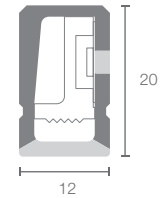

Flexible Linear Luminaire_Facade Lighting

Type	12mm width flexible silicone linear LED luminaire
Finishing	White
Cover	Diffused
Light Uniformity	Dotless
Mounting	Stainless steel mounting clip or aluminium tray
Beam Angle	115°
Power Options	RGBW - 10W/m, 15W/m
CRI	ProART (CRI~95)
SDCM	3 step MacAdam ellipse binning
Lifetime	Up to 50,000 hours L80 lamp life at Ta = 25°C
Voltage	24V DC
Length Options	500mm to 5000mm by increment of: - 125mm for RGBW
Operating Temperature	Ta (min) = -20°C Ta (max) = +55°C (5W/m) / +45°C (10W/m) / +35°C (15W/m)
Wire Connection	Supplied with insulated IP67 wires and connector at 300mm length
IP Rating	IP67, UV Stabilised

Media Specifications

Pixel Density	8 Pixel per meter
Control Method	DMX 512 - Pixel by Pixel
Cut per Stretch	125mm (1 pixel)
Colour Temperature	RGBW(3000K), RGBW(6000K)

DIMENSIONS (MM)

• Mounting Clip

• Profile with LED Module

ORDERING MATRIX

Profile	Finishing		Cover		Length		LED Power & CCT			Wire End & Exit Configuration				Ingress Protection			
							15	15W/m	RGBW	RGBW30	RGBW(3000K)	SE	Single Wire End, End Cap Exit			IP67	IP67
WF12SB-8PIX	WH	White	D	Diffused	1000	1000mm	15	15W/m	RGBW	RGBW30	RGBW(3000K)	SE	Single Wire End, End Cap Exit			IP67	IP67
					3000	3000mm				RGBW60	RGBW(6000K)	DE	Double Wire End, End Cap Exit				
					5000	5000mm						SR	Single Wire End, Rear Exit				
					*Custom cut length available at every 125mm						DR	Double Wire End, Rear Exit					
											SSL	Single Wire End, Side Exit Left					
											SSR	Single Wire End, Side Exit Right					
											DSLRL	Double Wire End, Side Exit Left/Right					
											DSRL	Double Wire End, Side Exit Right/Left					
											DSLL	Double Wire End, Side Exit Left/Left					
											DSRR	Double Wire End, Side Exit Right/Right					