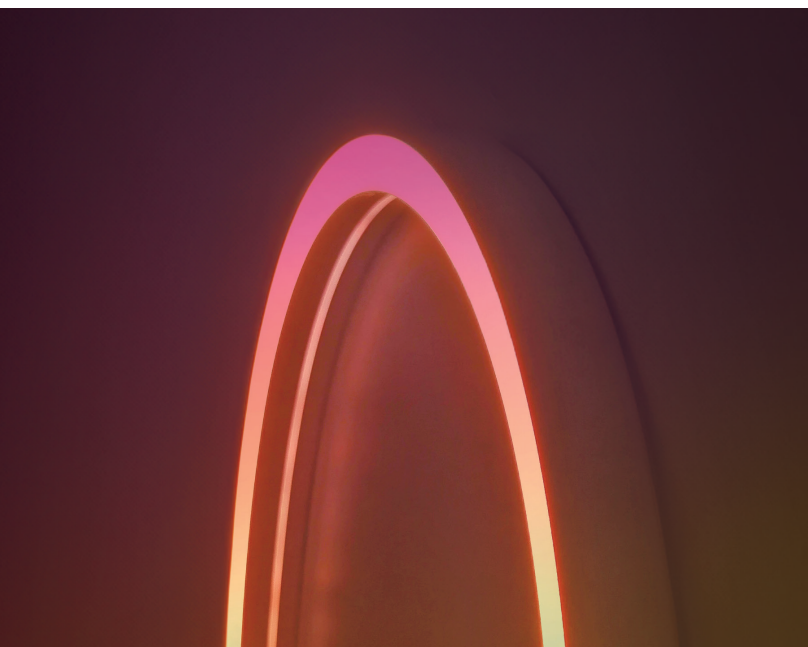

WF1 2SB

WEATHERPROOF FLEXIBLE SIDE BEND 8 PIXEL PER METER
PIXEL CONTROL LINEAR LUMINAIRE

AVAILABLE OPTIONS	
COLOUR OPTIONS	<p>WHITE</p> 
CCT OPTIONS	<p>RGBW</p>  <p>W = 3000K W = 6000K</p>  <p>RGBW</p>
WIRE END & EXIT CONFIGURATIONS OPTIONS	 <p>Single Wire End, Rear Exit</p>  <p>Single Wire End, End Cap Exit</p>  <p>Single Wire End, Side Exit Left</p>  <p>Double Wire End, Rear Exit</p>  <p>Double Wire End, End Cap Exit</p>  <p>Single Wire End, Side Exit Right</p>  <p>Double Wire End, Side Exit Left/Right</p>  <p>Double Wire End, Side Exit Left /Left</p>  <p>Double Wire End, Side Exit Right/Left</p>  <p>Double Wire End, Side Exit Right/Right</p>
BENDING	 <p>Side Bend Radius Limit = 120mm</p>
ACCESSORIES	 <p>Aluminium Tray</p>  <p>Mounting Clip</p>

Flexible Linear Luminaire_Facade Lighting

Type	12mm width flexible silicone linear LED luminaire
Finishing	White
Cover	Diffused
Light Uniformity	Dotless
Mounting	Stainless steel mounting clip or aluminium tray
Beam Angle	115°
Power Options	RGBW - 10W/m, 15W/m
CRI	ProART (CRI~95)
SDCM	3 step MacAdam ellipse binning
Lifetime	Up to 50,000 hours L80 lamp life at Ta = 25°C
Voltage	24V DC
Length Options	500mm to 5000mm by increment of: - 125mm for RGBW
Operating Temperature	Ta (min) = -20°C Ta (max) = +55°C (5W/m) / +45°C (10W/m) / +35°C (15W/m)
Wire Connection	Supplied with insulated IP67 wires and connector at 300mm length
IP Rating	IP67, UV Stabilised