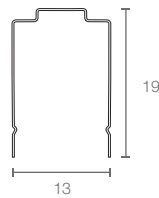

WF1 2SB

WEATHERPROOF FLEXIBLE SIDE BEND 8 PIXEL PER METER
PIXEL CONTROL LINEAR LUMINAIRE

AVAILABLE OPTIONS	
COLOUR OPTIONS	<p>WHITE</p> 
CCT OPTIONS	<p>RGBW</p>  <p>W = 3000K W = 6000K</p>  <p>RGBW</p>
WIRE END & EXIT CONFIGURATIONS OPTIONS	 <p>Single Wire End, Rear Exit</p>  <p>Single Wire End, End Cap Exit</p>  <p>Single Wire End, Side Exit Left</p>  <p>Double Wire End, Rear Exit</p>  <p>Double Wire End, End Cap Exit</p>  <p>Single Wire End, Side Exit Right</p>  <p>Double Wire End, Side Exit Left/Right</p>  <p>Double Wire End, Side Exit Left /Left</p>  <p>Double Wire End, Side Exit Right/Left</p>  <p>Double Wire End, Side Exit Right/Right</p>
BENDING	 <p>Side Bend Radius Limit = 120mm</p>
ACCESSORIES	 <p>Aluminium Tray</p>  <p>Mounting Clip</p>

Flexible Linear Luminaire_Facade Lighting

Type	12mm width flexible silicone linear LED luminaire
Finishing	White
Cover	Diffused
Light Uniformity	Dotless
Mounting	Stainless steel mounting clip or aluminium tray
Beam Angle	115°
Power Options	RGBW - 10W/m, 15W/m
CRI	ProART (CRI~95)
SDCM	3 step MacAdam ellipse binning
Lifetime	Up to 50,000 hours L80 lamp life at Ta = 25°C
Voltage	24V DC
Length Options	500mm to 5000mm by increment of: - 125mm for RGBW
Operating Temperature	Ta (min) = -20°C Ta (max) = +55°C (5W/m) / +45°C (10W/m) / +35°C (15W/m)
Wire Connection	Supplied with insulated IP67 wires and connector at 300mm length
IP Rating	IP67, UV Stabilised

Media Specifications

Pixel Density	8 Pixel per meter
Control Method	DMX 512 - Pixel by Pixel
Cut per Stretch	125mm (1 pixel)
Colour Temperature	RGBW(3000K), RGBW(6000K)

DIMENSIONS (MM)

• Mounting Clip

• Profile with LED Module

PHOTOMETRICS

Flexible Linear Luminaire_Facade Lighting

SPECIFICATIONS

- RGBW

CCT	Efficacy (lm/W)	Luminous Flux per meter (lm/m)	RGB Wavelength (nm) / White CCT
		15W/m	
Red	9.6	36	620 - 630
		(@3.75W)	
Green	28.5	107	515 - 525
		(@3.75W)	
Blue	9.1	34	460 - 470
		(@3.75W)	
White	33.9	127	3000K 6000K
		(@3.75W)	
Correction Factor		1.00	