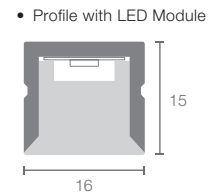

# WF16TB

WEATHERPROOF FLEXIBLE TOP BEND 8 PIXEL PER METER  
PIXEL CONTROL LINEAR LUMINAIRE

AVAILABLE OPTIONS	
<b>COLOUR OPTIONS</b>	<p>WHITE</p> 
<b>CCT OPTIONS</b>	<p>RGBW</p>  <p>W = 3000K      W = 6000K</p>  <p>RGBW</p>
<b>WIRE END &amp; EXIT CONFIGURATIONS OPTIONS</b>	 <p>Single Wire End, Rear Exit</p>  <p>Single Wire End, End Cap Exit</p>  <p>Single Wire End, Side Exit Left</p>  <p>Double Wire End, Rear Exit</p>  <p>Double Wire End, End Cap Exit</p>  <p>Single Wire End, Side Exit Right</p>  <p>Double Wire End, Side Exit Left/Right</p>  <p>Double Wire End, Side Exit Left /Left</p>  <p>Double Wire End, Side Exit Right/Left</p>  <p>Double Wire End, Side Exit Right/Right</p>
<b>BENDING</b>	 <p>Top Bend Radius Limit = 120mm</p>
<b>ACCESSORIES</b>	 <p>Aluminium Tray</p>  <p>Mounting Clip</p>

## Flexible Linear Luminaire\_Facade Lighting

Type	16mm width flexible silicone linear LED luminaire
Finishing	White
Cover	Diffused
Light Uniformity	Dotless
Mounting	Stainless steel mounting clip or aluminium tray
Beam Angle	115°
Power Options	RGBW - 10W/m, 15W/m
CRI	ProART (CRI~95)
SDCM	3 step MacAdam ellipse binning
Lifetime	Up to 50,000 hours L80 lamp life at Ta = 25°C
Voltage	24V DC
Length Options	500mm to 5000mm by increment of: - 125mm for RGBW
Operating Temperature	Ta (min) = -20°C Ta (max) = +55°C (5W/m) / +45°C (10W/m) / +35°C (15W/m)
Wire Connection	Supplied with insulated IP67 wires and connector at 300mm length
IP Rating	IP67, UV Stabilised

### Media Specifications

Pixel Density	8 Pixel per meter
Control Method	DMX 512 - Pixel by Pixel
Cut per Stretch	125mm (1 pixel)
Colour Temperature	RGBW(3000K), RGBW(6000K)

### DIMENSIONS (MM)