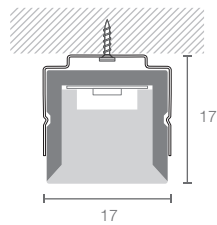

# WF16TB

WEATHERPROOF FLEXIBLE TOP BEND 8 PIXEL PER METER  
PIXEL CONTROL LINEAR LUMINAIRE

AVAILABLE OPTIONS	
<b>COLOUR OPTIONS</b>	<p>WHITE</p> 
<b>CCT OPTIONS</b>	<p>RGBW</p>  <p>W = 3000K      W = 6000K</p>  <p>RGBW</p>
<b>WIRE END &amp; EXIT CONFIGURATIONS OPTIONS</b>	 <p>Single Wire End, Rear Exit</p>  <p>Single Wire End, End Cap Exit</p>  <p>Single Wire End, Side Exit Left</p>  <p>Double Wire End, Rear Exit</p>  <p>Double Wire End, End Cap Exit</p>  <p>Single Wire End, Side Exit Right</p>  <p>Double Wire End, Side Exit Left/Right</p>  <p>Double Wire End, Side Exit Left /Left</p>  <p>Double Wire End, Side Exit Right/Left</p>  <p>Double Wire End, Side Exit Right/Right</p>
<b>BENDING</b>	 <p>Top Bend Radius Limit = 120mm</p>
<b>ACCESSORIES</b>	 <p>Aluminium Tray</p>  <p>Mounting Clip</p>

## Flexible Linear Luminaire\_Facade Lighting

Type	16mm width flexible silicone linear LED luminaire
Finishing	White
Cover	Diffused
Light Uniformity	Dotless
Mounting	Stainless steel mounting clip or aluminium tray
Beam Angle	115°
Power Options	RGBW - 10W/m, 15W/m
CRI	ProART (CRI~95)
SDCM	3 step MacAdam ellipse binning
Lifetime	Up to 50,000 hours L80 lamp life at Ta = 25°C
Voltage	24V DC
Length Options	500mm to 5000mm by increment of: - 125mm for RGBW
Operating Temperature	Ta (min) = -20°C Ta (max) = +55°C (5W/m) / +45°C (10W/m) / +35°C (15W/m)
Wire Connection	Supplied with insulated IP67 wires and connector at 300mm length
IP Rating	IP67, UV Stabilised

### Media Specifications

Pixel Density	8 Pixel per meter
Control Method	DMX 512 - Pixel by Pixel
Cut per Stretch	125mm (1 pixel)
Colour Temperature	RGBW(3000K), RGBW(6000K)

### DIMENSIONS (MM)