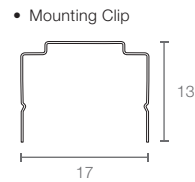

# WF16TB

WEATHERPROOF FLEXIBLE TOP BEND 8 PIXEL PER METER  
PIXEL CONTROL LINEAR LUMINAIRE

AVAILABLE OPTIONS	
<b>COLOUR OPTIONS</b>	<p>WHITE</p> 
<b>CCT OPTIONS</b>	<p>RGBW</p>  <p>W = 3000K      W = 6000K</p>  <p>RGBW</p>
<b>WIRE END &amp; EXIT CONFIGURATIONS OPTIONS</b>	 <p>Single Wire End, Rear Exit</p>  <p>Single Wire End, End Cap Exit</p>  <p>Single Wire End, Side Exit Left</p>  <p>Double Wire End, Rear Exit</p>  <p>Double Wire End, End Cap Exit</p>  <p>Single Wire End, Side Exit Right</p>  <p>Double Wire End, Side Exit Left/Right</p>  <p>Double Wire End, Side Exit Left /Left</p>  <p>Double Wire End, Side Exit Right/Left</p>  <p>Double Wire End, Side Exit Right/Right</p>
<b>BENDING</b>	 <p>Top Bend Radius Limit = 120mm</p>
<b>ACCESSORIES</b>	 <p>Aluminium Tray</p>  <p>Mounting Clip</p>

## Flexible Linear Luminaire\_Facade Lighting

Type	16mm width flexible silicone linear LED luminaire
Finishing	White
Cover	Diffused
Light Uniformity	Dotless
Mounting	Stainless steel mounting clip or aluminium tray
Beam Angle	115°
Power Options	RGBW - 10W/m, 15W/m
CRI	ProART (CRI~95)
SDCM	3 step MacAdam ellipse binning
Lifetime	Up to 50,000 hours L80 lamp life at Ta = 25°C
Voltage	24V DC
Length Options	500mm to 5000mm by increment of: - 125mm for RGBW
Operating Temperature	Ta (min) = -20°C Ta (max) = +55°C (5W/m) / +45°C (10W/m) / +35°C (15W/m)
Wire Connection	Supplied with insulated IP67 wires and connector at 300mm length
IP Rating	IP67, UV Stabilised

### Media Specifications

Pixel Density	8 Pixel per meter
Control Method	DMX 512 - Pixel by Pixel
Cut per Stretch	125mm (1 pixel)
Colour Temperature	RGBW(3000K), RGBW(6000K)

### DIMENSIONS (MM)