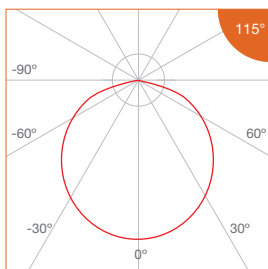

PHOTOMETRICS