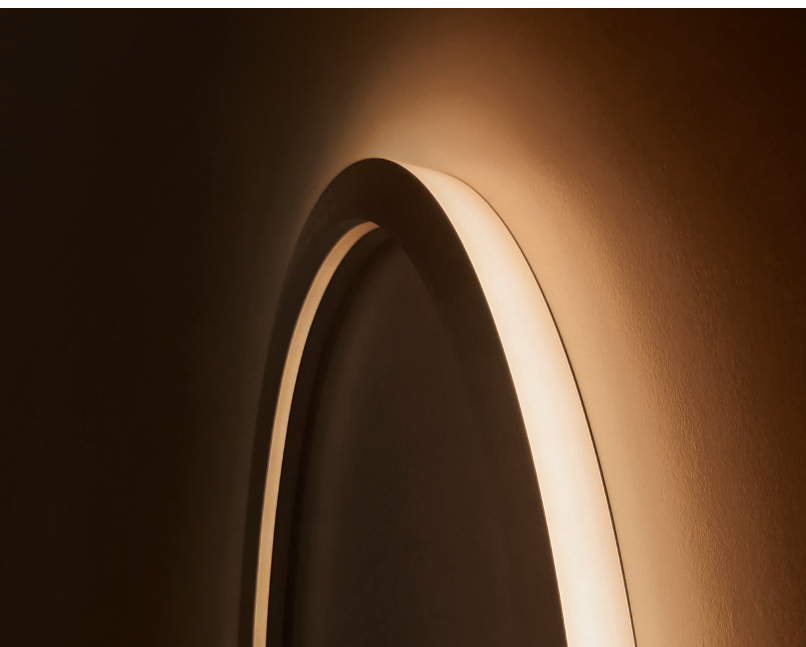

WF16TB

WEATHERPROOF FLEXIBLE TOP BEND LINEAR LUMINAIRE

AVAILABLE OPTIONS

COLOUR OPTIONS

WHITE

CCT OPTIONS

SINGLE CCT

tuneWHITE

Mounting Clip

Flexible Linear Luminaire_Facade Lighting

Type	16mm width flexible silicone linear LED luminaire
Finishing	White
Cover	Dffused
Light Uniformity	Dotless
Mounting	Stainless steel mounting clip or aluminium tray
Beam Angle	115°
Power Options	Single CCT - 15W/m, 10W/m, 5W/m tuneWHITE - 7.5W/m per Channel, 5W/m per Channel, 2.5W/m per Channel RGBW - 10W/m, 15W/m
CRI	ProART (CRI~95)
SDCM	3 step MacAdam ellipse binning
Lifetime	Up to 50,000 hours L80 lamp life at Ta = 25°C
Voltage	24V DC
Length Options	500mm to 5000mm by increment of: - 50mm for single CCT and tuneWHITE - 125mm for RGBW
Operating Temperature	Ta (min) = -20°C Ta (max) = +55°C (5W/m) / +45°C (10W/m) / +35°C (15W/m)
Wire Connection	Supplied with insulated IP67 wires and connector at 300mm length
IP Rating	IP67, UV Stabilised