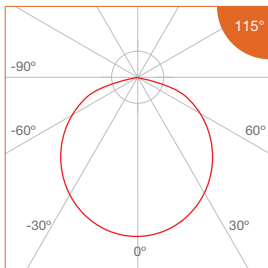

Mounting Clip

Flexible Linear Luminaire_Facade Lighting

Type	16mm width flexible silicone linear LED luminaire
Finishing	White
Cover	Dffused
Light Uniformity	Dotless
Mounting	Stainless steel mounting clip or aluminium tray
Beam Angle	115°
Power Options	Single CCT - 15W/m, 10W/m, 5W/m tuneWHITE - 7.5W/m per Channel, 5W/m per Channel, 2.5W/m per Channel RGBW - 10W/m, 15W/m
CRI	ProART (CRI~95)
SDCM	3 step MacAdam ellipse binning
Lifetime	Up to 50,000 hours L80 lamp life at Ta = 25°C
Voltage	24V DC
Length Options	500mm to 5000mm by increment of: - 50mm for single CCT and tuneWHITE - 125mm for RGBW
Operating Temperature	Ta (min) = -20°C Ta (max) = +55°C (5W/m) / +45°C (10W/m) / +35°C (15W/m)
Wire Connection	Supplied with insulated IP67 wires and connector at 300mm length
IP Rating	IP67, UV Stabilised

DIMENSIONS (MM)

PHOTOMETRICS

Flexible Linear Luminaire_Facade Lighting

SPECIFICATIONS

- Single CCT

CCT	Efficacy (lm/W)	Luminous Flux per meter (lm/m)		
		15W/m	10W/m	5W/m
2700K	50.3	754	505	249
3000K				
3500K				
4000K	52.8	792	530	261
5000K				
Correction Factor		1.00	0.67	0.33

- tuneWHITE 1800K - 3100K

CCT	Efficacy (lm/W)	Luminous Flux per meter (lm/m)		
		7.5W/m/Ch	5W/m/Ch	2.5W/m/Ch
1800K	51.8	388	260	128
3100K	68.1	511	342	169
Correction Factor		1.00	0.67	0.33

- tuneWHITE 1800K - 4000K

- RGBW

CCT	Efficacy (lm/W)	Luminous Flux per meter (lm/m)		RGB Wavelength (nm) / White CCT
		15W/m	10W/m	
Red	16.8	63	42	620 - 630
		(@3.75W)	(@2.50W)	
Green	51.2	192	129	515 - 525
		(@3.75W)	(@2.50W)	
Blue	15.2	57	38	460 - 470
		(@3.75W)	(@2.50W)	
White	56.3	211	141	3000K 6000K
		(@3.75W)	(@2.50W)	
Correction Factor		1.00	0.67	