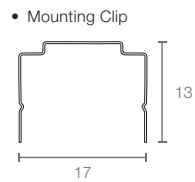

RGBW

WIRE END & EXIT CONFIGURATIONS OPTIONS

Single Wire End,
Rear Exit

Single Wire End,
End Cap Exit

Single Wire End,
Side Exit Left

Double Wire End,
Rear Exit

Double Wire End,
End Cap Exit

Single Wire End,
Side Exit Right

Double Wire End,
Side Exit Left/Right

Double Wire End,
Side Exit Left/Right

Double Wire End,
Side Exit Right/Left

Double Wire End,
Side Exit Right/Left

BENDING

Top Bend
Radius Limit = 120mm

ACCESSORIES

Aluminium Tray

Mounting Clip

Flexible Linear Luminaire_Facade Lighting

Type	16mm width flexible silicone linear LED luminaire
Finishing	White
Cover	Dffused
Light Uniformity	Dotless
Mounting	Stainless steel mounting clip or aluminium tray
Beam Angle	115°
Power Options	Single CCT - 15W/m, 10W/m, 5W/m tuneWHITE - 7.5W/m per Channel, 5W/m per Channel, 2.5W/m per Channel RGBW - 10W/m, 15W/m
CRI	ProART (CRI~95)
SDCM	3 step MacAdam ellipse binning
Lifetime	Up to 50,000 hours L80 lamp life at Ta = 25°C
Voltage	24V DC
Length Options	500mm to 5000mm by increment of: - 50mm for single CCT and tuneWHITE - 125mm for RGBW
Operating Temperature	Ta (min) = -20°C Ta (max) = +55°C (5W/m) / +45°C (10W/m) / +35°C (15W/m)
Wire Connection	Supplied with insulated IP67 wires and connector at 300mm length
IP Rating	IP67, UV Stabilised

DIMENSIONS (MM)

PHOTOMETRICS

Flexible Linear Luminaire_Facade Lighting

SPECIFICATIONS

- Single CCT

CCT	Efficacy (lm/W)	Luminous Flux per meter (lm/m)		
		15W/m	10W/m	5W/m
2700K	50.3	754	505	249
3000K				
3500K				
4000K	52.8	792	530	261
5000K				
Correction Factor		1.00	0.67	0.33