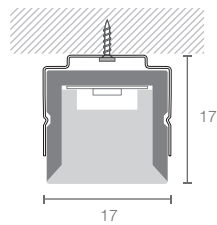

Flexible Linear Luminaire_Facade Lighting

Type	16mm width flexible silicone linear LED luminaire
Finishing	White
Cover	Dffused
Light Uniformity	Dotless
Mounting	Stainless steel mounting clip or aluminium tray
Beam Angle	115°
Power Options	Single CCT - 15W/m, 10W/m, 5W/m tuneWHITE - 7.5W/m per Channel, 5W/m per Channel, 2.5W/m per Channel RGBW - 10W/m, 15W/m
CRI	ProART (CRI~95)
SDCM	3 step MacAdam ellipse binning
Lifetime	Up to 50,000 hours L80 lamp life at Ta = 25°C
Voltage	24V DC
Length Options	500mm to 5000mm by increment of: - 50mm for single CCT and tuneWHITE - 125mm for RGBW
Operating Temperature	Ta (min) = -20°C Ta (max) = +55°C (5W/m) / +45°C (10W/m) / +35°C (15W/m)
Wire Connection	Supplied with insulated IP67 wires and connector at 300mm length
IP Rating	IP67, UV Stabilised

DIMENSIONS (MM)