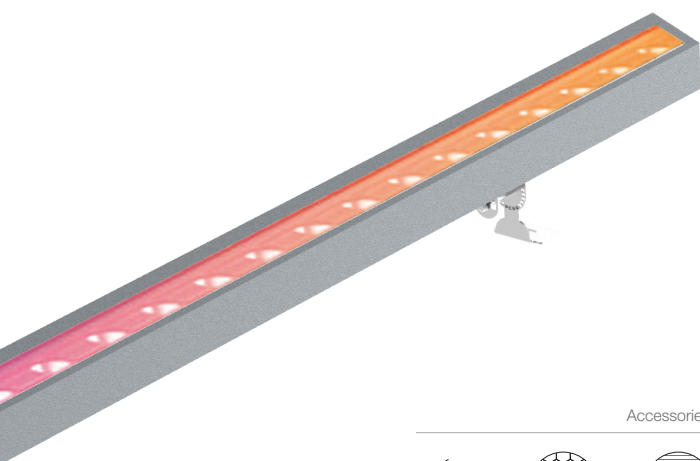

# WL38SG IP66 IK06

LINEAR GRAZER LUMINAIRE

Accessories

Anti-glare Baffle

Anti-glare Louvre

Anti-glare Micro Louvre

|                       |  |
|-----------------------|--|
| Profile Type          | 38mm width 6063 aluminium linear profile                                   |
| Profile Finishing     | Powder coating   |
| Cover                 | Clear  |
| Light Uniformity      | Dot Visible  |
| Mounting              | Adjustable mounting bracket  |
| Beam Angle            | 6°, 10°, 20°, 30°, 60°<br>with beam angle diagrams of front and side views |
| Compatible LED Module | - (non modular)  |
| CRI                   | High Efficiency (CRI~85)   |
| SDCM                  | 3 step MacAdam ellipse binning   |
| Lifetime              | Up to 50,000 hours L80 lamp life at Ta = 25°C                              |
| Voltage               | 24V DC   |
| Maximum Power         | 48W/m  |
| CCT Options           | 2700K, 3000K, 3500K, 4000K, 5000K  |
| Accessories           | Micro-louvre   |
| Length Options        | 300mm, 500mm, 1000mm   |
| Operating Temperature | Ta (min) = -35°C, Ta (max) = +60°C   |
| Wire Connection       | Supplied with insulated IP66 wires and connector at 200mm length           |
| IP Rating             | IP66   |
| IK Rating             | IK06   |
| Profile LOR           | -  |

AVAILABLE OPTIONS

CCT OPTIONS

BEAM ANGLES