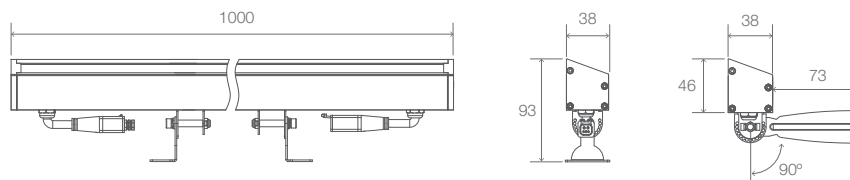

FACADE LIGHTING

PRODUCT SPECIFICATIONS

Model	WL38SG LINEAR GRAZER LUMINAIRE		
Cut Length	300mm	500mm	1000mm
Light Source	Fixed CCT LED, RGBW		
Colour Temperatures	2700K, 3000K, 3500K, 4000K, 5000K, RGBW(4000K), RGBW(6000K)		
LED Quantity	6pcs	12pcs	24pcs
Luminous Flux (48W/m)	White 3000K: 900 lm (60°)	White 3000K: 1800 lm (60°)	White 3000K: 3600 lm (60°)
Efficacy	White 3000K: 75lm/W		
Beam Angles	6°, 10°, 20°, 30°, 60°		
Lens	Glass with Micro-louvre		
Housing	Aluminium		
Housing Finish Options	Matt Gray (RAL7001), Matt Black (RAL9011)		
Adjustment Options	0 to +90°		
Mounting	Adjustable Mounting Bracket		
Dimensions (L x W x H, Mounting Bracket included)	300mm x 38mm x 93mm	500mm x 38mm x 93mm	1000mm x 38mm x 93mm
Weight	0.45kg	0.95kg	1.80kg
Regulatory Listing & Safety Approval	CE, UKCA, cETLus, FCC, ANSI C136.31-3G		
Operating Temperature	-30°C to +50°C		
Minimum Starting Temperature	-20°C		
Environment	Outdoor, IP66, IK06, Coastal Environment (ASTM B117-16)		
Humidity	85%, non-condensing		

ELECTRICAL SPECIFICATIONS

Input Voltage	24V DC, 48V DC		
	48W per meter		
System Power	12W	24W	48W
LED Power	9.6W	19.2W	38.4W
	3.4W per 300mm (3.4W per foot model meets ASHRAE 90.1-2022 Zone 3 requirements)		
Lumen Maintenance	L80 50000hrs @ 25°C		

SYSTEM SPECIFICATIONS

Power Supply	CE market: LED Engine 24V ETL market: LED Engine 24V (Class 2)
Control	On / Off, DMX512

DIMENSIONS (MM)