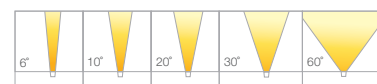

# WL38SG IP66 IK06

LINEAR GRAZER LUMINAIRE

Accessories

Anti-glare Baffle

Anti-glare Louvre

Anti-glare Micro Louvre

|                       |  |
|-----------------------|--|
| Profile Type          | 38mm width 6063 aluminium linear profile                                   |
| Profile Finishing     | Powder coating   |
| Cover                 | Clear  |
| Light Uniformity      | Dot Visible  |
| Mounting              | Adjustable mounting bracket  |
| Beam Angle            | 6°, 10°, 20°, 30°, 60°<br>with beam angle diagrams of front and side views |
| Compatible LED Module | - (non modular)  |
| CRI                   | High Efficiency (CRI~85)   |
| SDCM                  | 3 step MacAdam ellipse binning   |
| Lifetime              | Up to 50,000 hours L80 lamp life at Ta = 25°C                              |
| Voltage               | 24V DC   |
| Maximum Power         | 48W/m  |
| CCT Options           | 2700K, 3000K, 3500K, 4000K, 5000K  |
| Accessories           | Micro-louvre   |
| Length Options        | 300mm, 500mm, 1000mm   |
| Operating Temperature | Ta (min) = -35°C, Ta (max) = +60°C   |
| Wire Connection       | Supplied with insulated IP66 wires and connector at 200mm length           |
| IP Rating             | IP66   |
| IK Rating             | IK06   |
| Profile LOR           | -  |

AVAILABLE OPTIONS

CCT OPTIONS

BEAM ANGLES