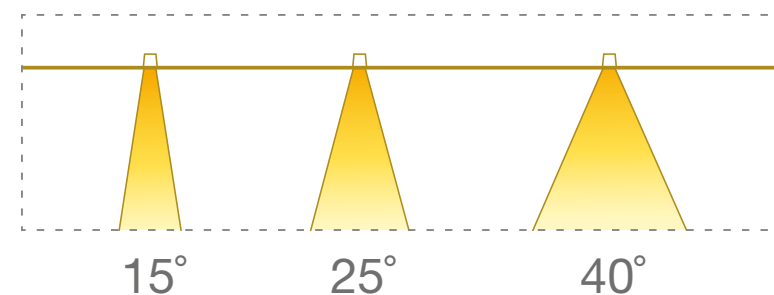

HIGHER LUMEN, SAME FORM FACTOR

>10%
lumen output increment

The new 20 series single CCT LED modules have received another upgrade, utilising a new LED source that improves it's LED efficacy to >100lm/W. Now the 20 PRO produces up to 810lm output at 8W LED power and the 20 CLASSIC produces up to 660lm output at 6.2W LED power.

UPGRADED

ELR 20 PRO

Lumen Output
up to 810lm | LED Power
8W

ELR 20 CLASSIC

Lumen Output
up to 660lm | LED Power
6.2W

Compatible Size-2 Fixture Variations

Reduced Glare
Downlight Fixtures

Veco 2