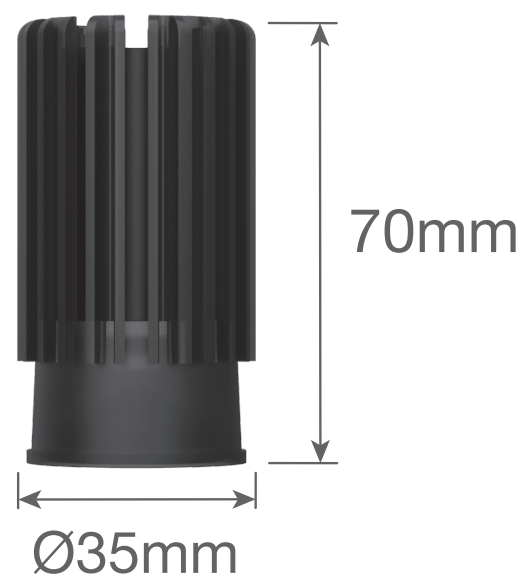

HIGHER LUMEN, SAME FORM FACTOR

>10%
lumen output increment

The new 20 series single CCT LED modules have received another upgrade, utilising a new LED source that improves it's LED efficacy to >100lm/W. Now the 20 PRO produces up to 810lm output at 8W LED power and the 20 CLASSIC produces up to 660lm output at 6.2W LED power.

UPGRADED

ELR 20 PRO

Lumen Output
up to 810lm | LED Power
8W

ELR 20 CLASSIC

Lumen Output
up to 660lm | LED Power
6.2W

Compatible Size-2 Fixture Variations

Reduced Glare
Downlight Fixtures

Veco 2