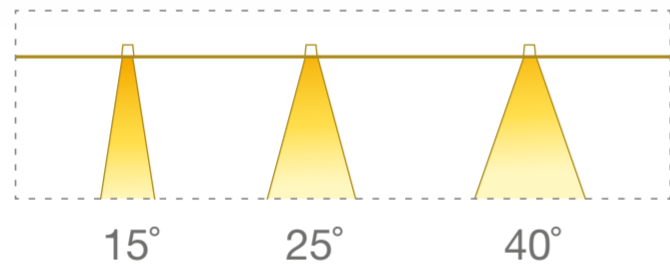

BEAM

Converging Optical Lens
Maximising LOR