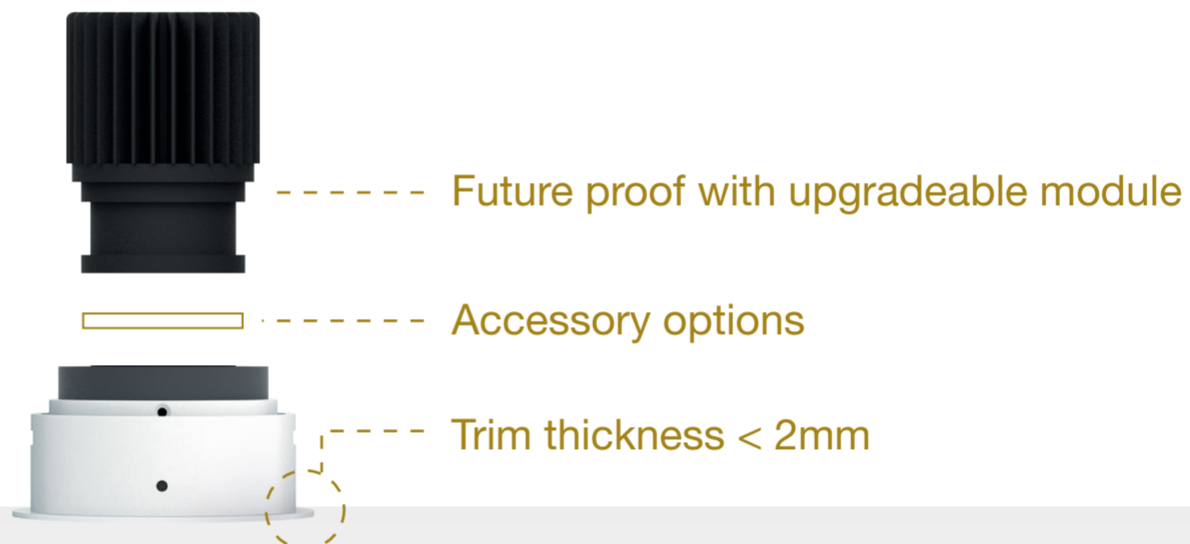

NEW

AQUILA ALPHA
Recessed Round Downlight Luminaire

Modularity and Simplicity

NEW

AQUILA ALPHA

Lumen Output
up to 1140lm

LED Power
10W / 12W

An expansion to the Aquila down light series that is part of the Modular Simplified selection of LED luminaires, adopting ELR's signature Modular Concept design in a simplified manner that incorporates most of ELR's technology and features. Aquila Alpha comes in higher power variations that produce up to 1140lm output in ProART CRI~95. Made to be efficient and durable to suit mass deployment applications with demanding conditions, especially in commercial and hospitality sectors.

Modular Concept Design