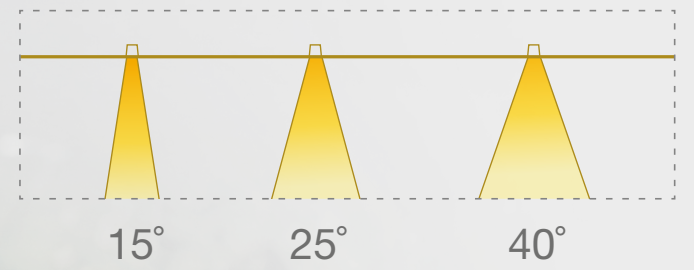

Converging Optical Lens
Maximising LOR

Small in size:
126mm x Ø55mm

NEW

NEBULA 2 TREE SPIKE

DC Constant Voltage / Constant Current
Tree Spike Luminaire

Lumen Output **up to 713lm** LED Power **6.2W / 8W**

Modular Concept with Various Nebula Fixture Selections