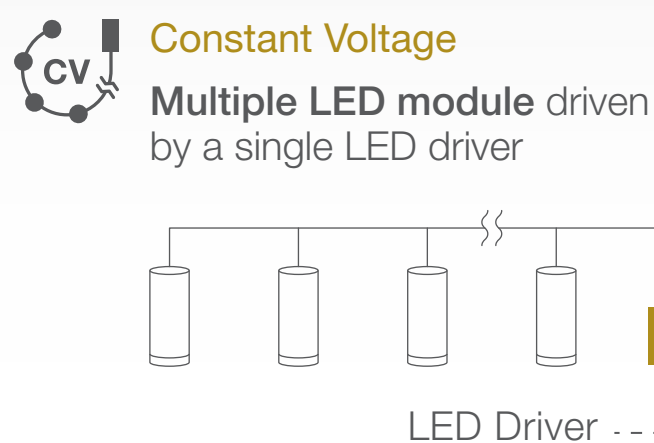

External Driver

[Find Out More on Nebula Products](#)