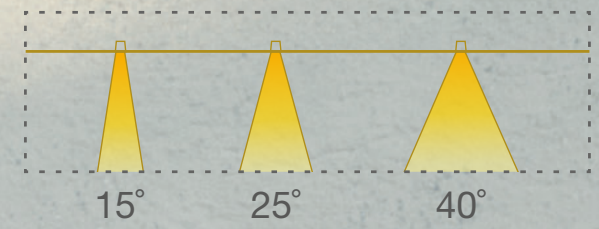

NEW

NEBULA 2 INGROUND

DC Constant Voltage / Constant Current Uplighter Luminaire

Lumen Output
up to 713lm

LED Power
6.2W / 8W

IP66 IK08 **Class 3**

BEAM

Converging Optical Lens
Maximising LOR

Ø62mm

Accessory options:

Future proof with upgradeable module

Modular Concept with Various Nebula Fixture Selections

LED Module Colour Temperature Variation

ProART **ProART98**
High colour rendition
Ra~98, R9 > 98
Ra~95, R9 > 50