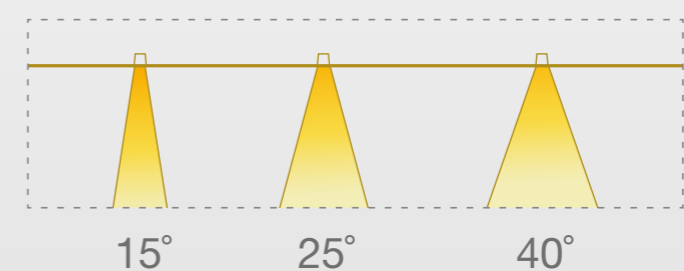

ProART
Colour Rendition
CRI~95

Fix

30° Tilt with 360° Rotation

Converging Optical Lens
Maximising LOR

AQUILA

Lumen Output
up to 683lm

LED Power
5W / 7W

Size: H67 x Ø75 (mm)