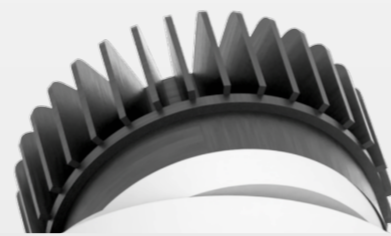

NEW

AQUILA

Recessed Round Downlight Luminaire

Modest and Versatile

Devised to meet budget driven requisites yet delivering the same quality and assurance, the Aquila down light series is part of our Essential selection of LED luminaires that incorporates most of ELR's technology and features yet being exceptionally affordable. With high efficiency and excellent colour rendition, these selections are well suited for mass deployment applications with demanding conditions, especially in commercial and hospitality sectors.

ProART
Colour Rendition
CRI~95

Fix

30° Tilt with 360° Rotation

Converging Optical Lens
Maximising LOR

AQUILA

Lumen Output
up to 683lm

LED Power
5W / 7W

Size: H67 x Ø75 (mm)